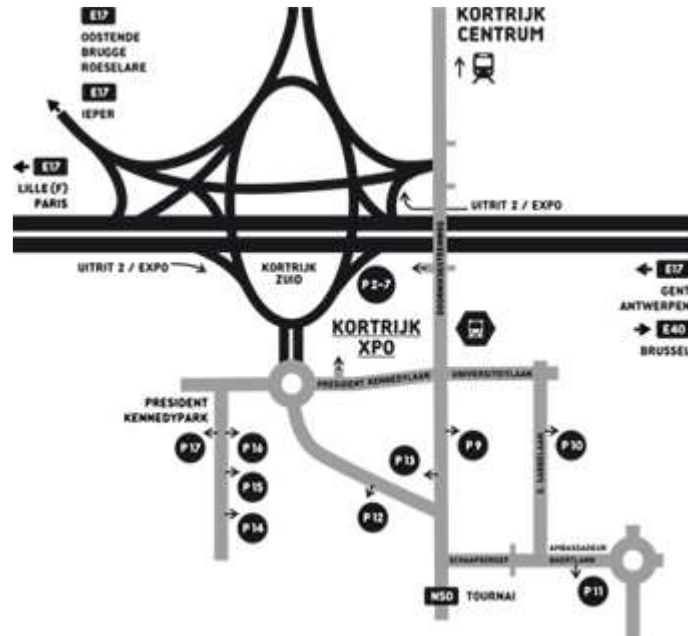

INTERIEUR 2010

Consumer: Monique Price: 6,00
Monique Bogaers €
Reference: 1003406 Number of
persons: 1

15 - 24 OCTOBER 2010
DAILY FROM 10AM - 6PM

Interieur Foundation
T +32 (0)56 22 95 22
interieur@interieur.be

KORTRIJK XPO
DOORNIKSESTEENWEG 216
8500 KORTRIJK
BELGIUM

WWW.INTERIEUR.BE

E-TICKET

46832502974099

REDUCTION

TICKET IS NOT VALID ON SUNDAY

Audi

Copying this e-ticket is useless. E-tickets are personal and contain a unique barcode which can only be used once. E-tickets cannot be refunded or exchanged. For any questions, please contact the helpdesk: interieur@zetesft.com