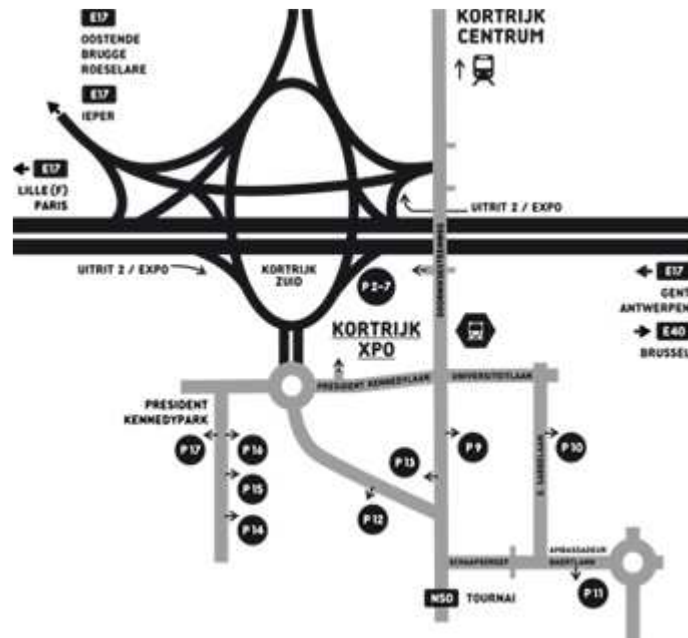

INTERIEUR 2010

Consumer: Monique Price: 6,00
Monique Bogaers €
Reference: 1003406 Number of
persons: 1

15 - 24 OCTOBER 2010
DAILY FROM 10AM - 6PM

Interieur Foundation
T +32 (0)56 22 95 22
interieur@interieur.be

KORTRIJK XPO
DOORNIKSESTEENWEG 216
8500 KORTRIJK
BELGIUM

WWW.INTERIEUR.BE

E-TICKET

46836827465807

REDUCTION

TICKET IS NOT VALID ON SUNDAY

Audi

Copying this e-ticket is useless. E-tickets are personal and contain a unique barcode which can only be used once. E-tickets cannot be refunded or exchanged. For any questions, please contact the helpdesk: interieur@zetesft.com